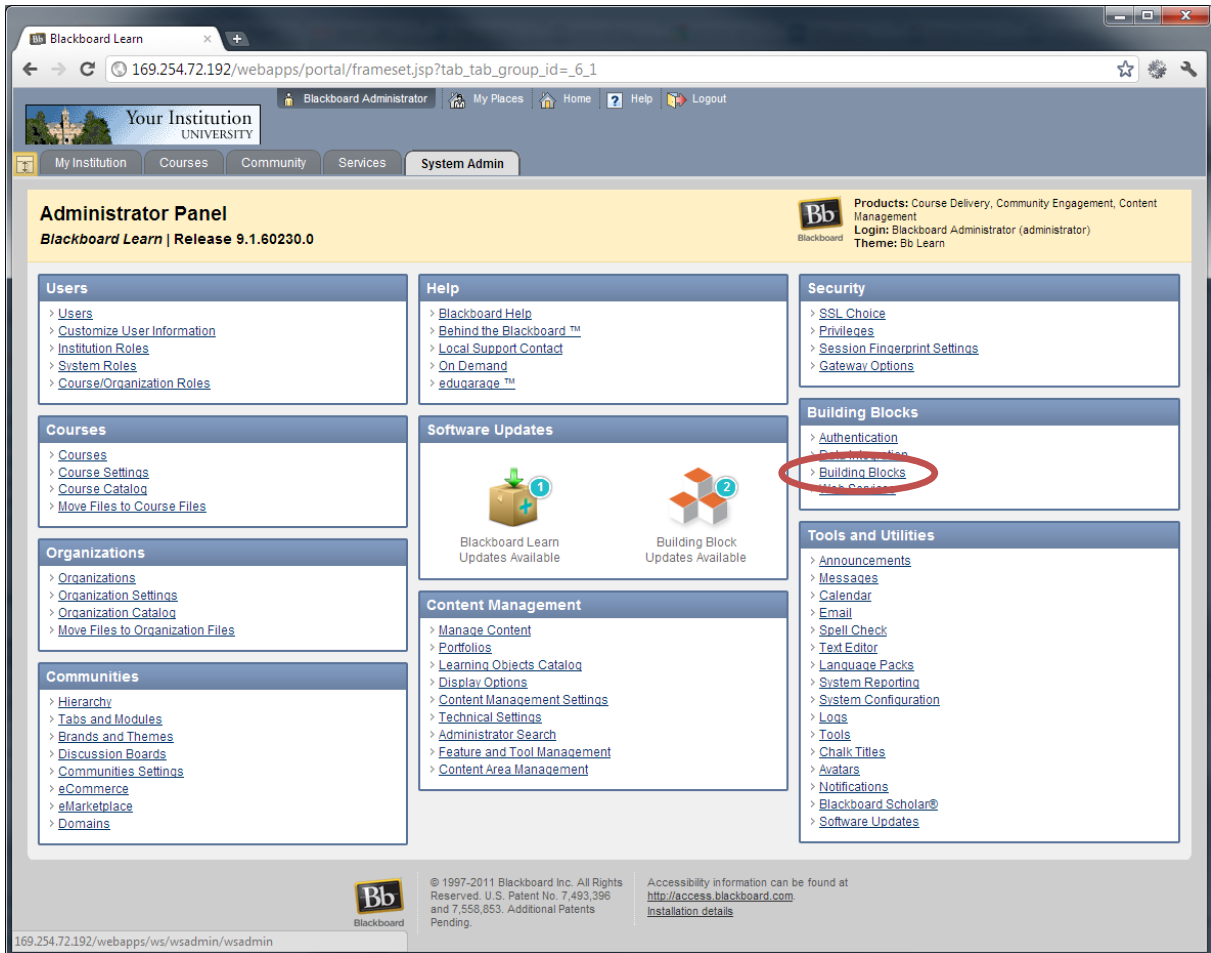

Installing the Urkund Plugin

Be sure to login into Blackboard as a system administrator.

Click on the Tab named System Admin. In the section named Blackboard Building Blocks Management, click on the link Building Blocks. A screen will open listing all the installed building blocks.